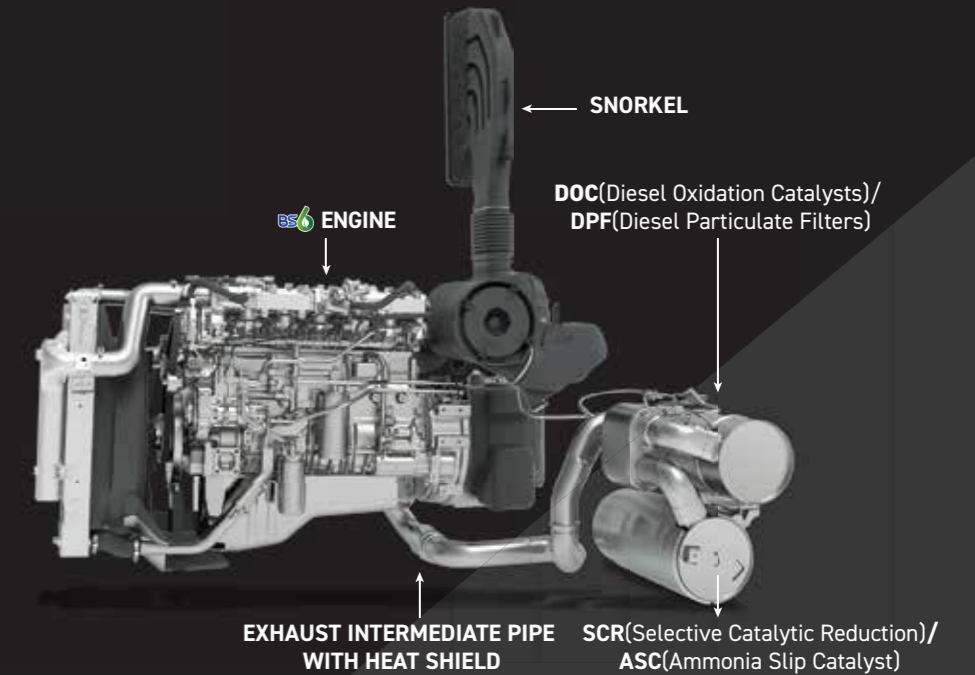

MAHINDRA BS6 AFTER TREATMENT SYSTEM.

LOWER AdBlue CONSUMPTION MEANS HIGHER EARNINGS.

MODERN TECHNOLOGY, STRONG FOUNDATION.

SPECIFICATIONS	MAHINDRA COWL 28 BS6
Engine Type	MPOWER 7.2L FuelSmart
Max. Power	206 kW @ 2200 r/min
Max. Torque	1050 Nm @ 1200 - 1700 r/min
Wheel Base (mm)	5000/5350/6100/6600
Greadability	22.90%
Clutch (diameter)	395 mm Diaphragm type, Single plate dry type
Gear box	6S - Eaton
Rear Axle	Solo Banjo Type Single Reduction
Front Suspension	Semi Elliptical Leaf Spring with Shock Absorber
Rear Suspension	CLS
Fuel Tank Capacity	415 L
Ad blue Tank Capacity	50 L
Chassis	Ladder Type 285x70x8.5
Steering	Hydraulic Power Assist Tilt & Telescopic
Tyres	295/90R20 Radial Tube Tyres
Load body capacity (ft)	23.5, 25.5, 29.5, 32
System Voltage	24 V (12X2)
Battery Rating	120 Ah